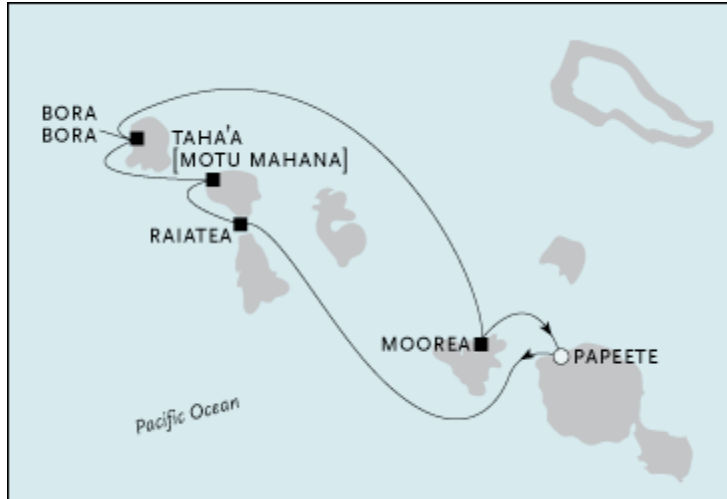

IHC
M/S PAUL GAUGUIN, TAHITI
MARCH 21-27, 2009
CRUISE DATES & PORTS OF CALL

DATE	DAY	PORT	ARRIVE	DEPART
March 21	Sat	Depart Home Cities		
Mar. 21, 2009	Sat	Papeete		10:00 pm
Mar. 22, 2009	Sun	Raiatea	11:00 am	6:00 pm
Mar. 23, 2009	Mon	Tahaa (Motu Mahana)	9:00 am	11:59 pm
Mar. 24, 2009	Tue	Bora Bora	9:00 am	--
Mar. 25, 2009	Wed	Bora Bora	--	6:00 pm
Mar. 26, 2009	Thu	Moorea	9:00 am	--
Mar. 27, 2009	Fri	Moorea	--	5:00 pm
	Fri	Papeete	7:30 pm	Disembarkation
March 28	Sat	Arrive US Mainland and Home Cities		